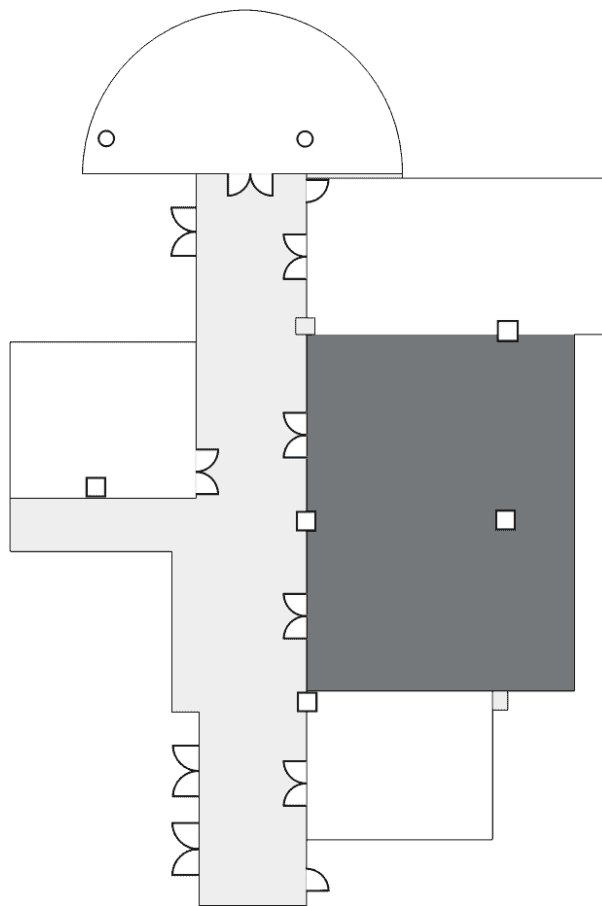

Holiday Inn Singapore Atrium

[Explore Online](#)

Seletar Room 1 & 2

Level 3
1,725 Square Feet
120 People

Space Discovered By

test@test.com

 317 Outram Rd, Singapore
169075

Seletar Room 1 & 2 Layouts

Layout: Banquet Rounds
Capacity: 80

Layout: Board Room (Co.)
Capacity: 30

Layout: Classroom
Capacity: 72

Layout: Cocktail Rounds
Capacity: 120

Layout: Crescent Round.
Capacity: 64

Layout: Theater
Capacity: 120

Layout: U-shaped
Capacity: 39