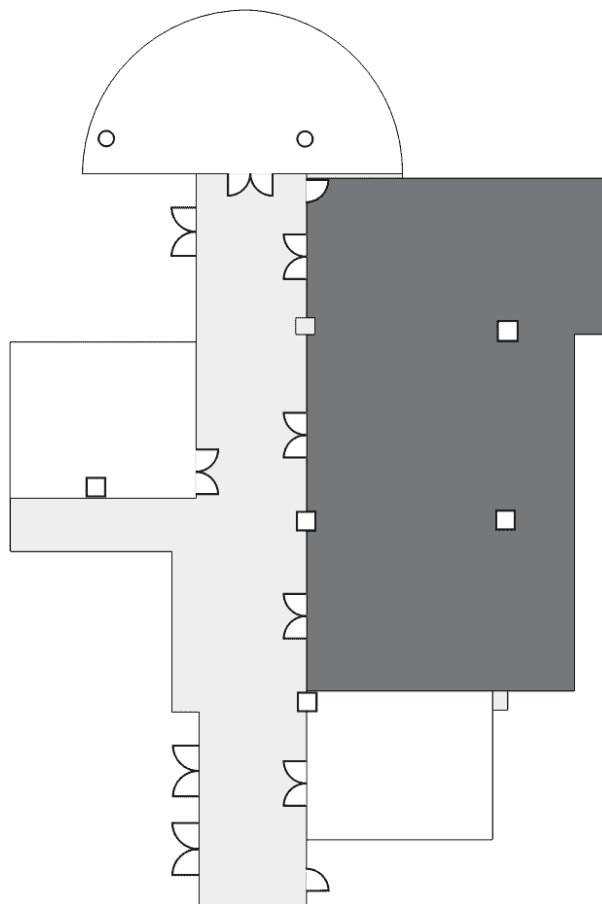

Holiday Inn Singapore Atrium

[Explore Online](#)

Seletar Ballroom

Level 3
2,585 Square Feet
200 People

Space Discovered By

test@test.com

 317 Outram Rd, Singapore
169075

Seletar Ballroom Layouts

Layout: Banquet Rounds
Capacity: 160

Layout: Board Room (Co.)
Capacity: 48

Layout: Classroom
Capacity: 120

Layout: Cocktail Rounds
Capacity: 160

Layout: Crescent Round.
Capacity: 120

Layout: Hollow Square
Capacity: 63

Layout: Theater
Capacity: 200

Layout: U-shaped
Capacity: 57