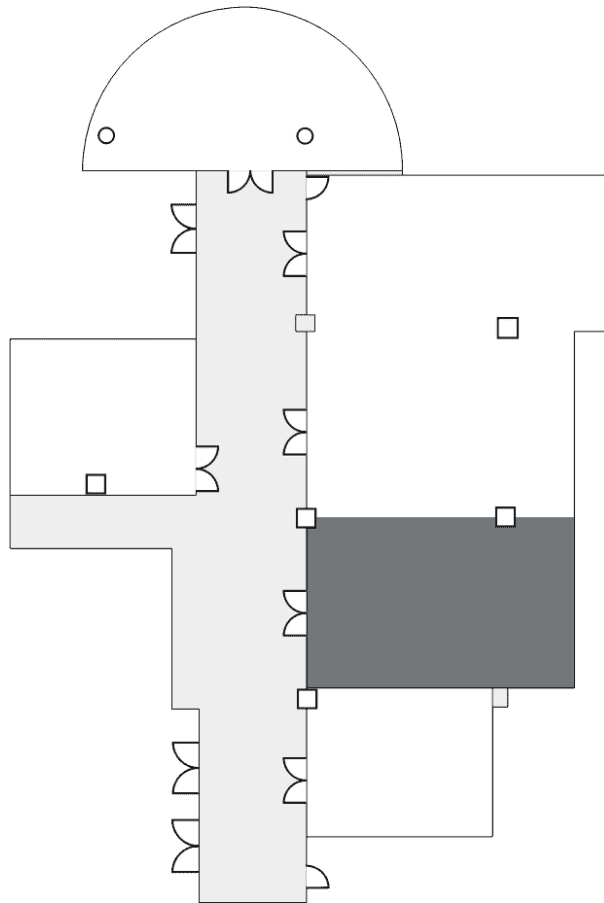

Holiday Inn Singapore Atrium

[Explore Online](#)

Seletar Room 1

Level 3
825 Square Feet
80 People

Space Discovered By

test@test.com

 317 Outram Rd, Singapore
169075

Seletar Room 1 Layouts

Layout: Banquet Rounds
Capacity: 50

Layout: Board Room (Co.)
Capacity: 24

Layout: Classroom
Capacity: 42

Layout: Cocktail Rounds
Capacity: 80

Layout: Crescent Round.
Capacity: 48

Layout: Theater
Capacity: 80

Layout: U-shaped
Capacity: 30