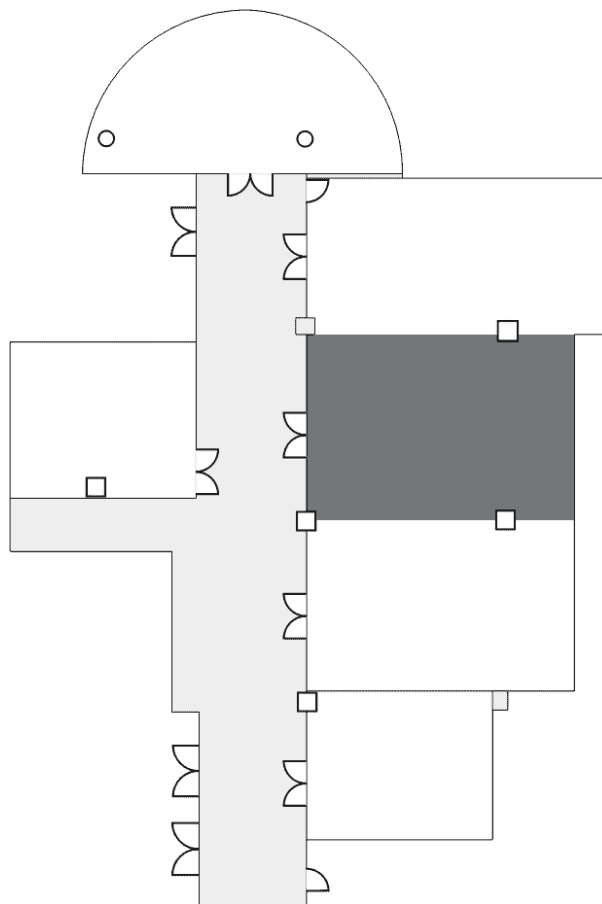

### Seletar Room 2

Level 3  
900 Square Feet  
80 People

## Seletar Room 2 Layouts

**Layout:** Banquet Rounds  
**Capacity:** 50

**Layout:** Board Room (Co.)  
**Capacity:** 24

**Layout:** Classroom  
**Capacity:** 42

**Layout:** Cocktail Rounds  
**Capacity:** 80

**Layout:** Crescent Round.  
**Capacity:** 48

**Layout:** Theater  
**Capacity:** 80

**Layout:** U-shaped  
**Capacity:** 30