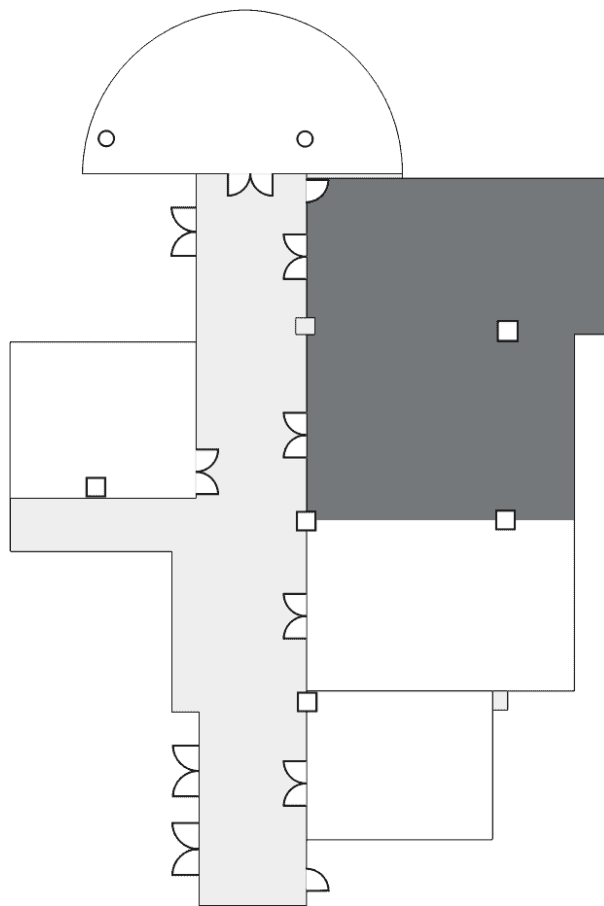

### Seletar Room 2 & 3

Level 3  
1,760 Square Feet  
120 People

## Seletar Room 2 & 3 Layouts

**Layout:** Banquet Rounds  
**Capacity:** 60

**Layout:** Board Room (Co.)  
**Capacity:** 30

**Layout:** Classroom  
**Capacity:** 72

**Layout:** Cocktail Rounds  
**Capacity:** 120

**Layout:** Crescent Round.  
**Capacity:** 64

**Layout:** Theater  
**Capacity:** 120

**Layout:** U-shaped  
**Capacity:** 39