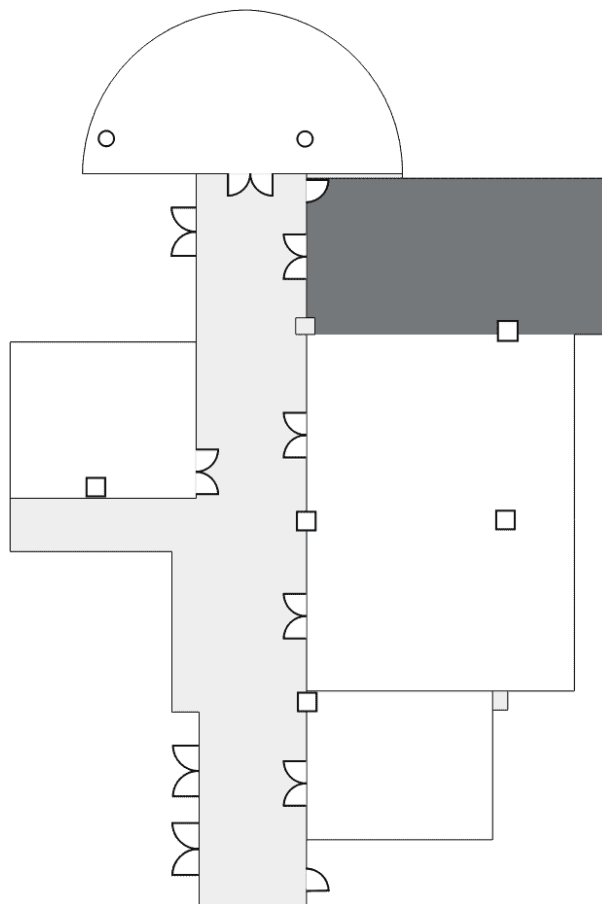

### Seletar Room 3

Level 3  
860 Square Feet  
80 People

## Seletar Room 3 Layouts

**Layout:** Banquet Rounds  
**Capacity:** 50

**Layout:** Board Room (Co.)  
**Capacity:** 24

**Layout:** Classroom  
**Capacity:** 30

**Layout:** Cocktail Rounds  
**Capacity:** 80

**Layout:** Crescent Round.  
**Capacity:** 32

**Layout:** Theater  
**Capacity:** 70

**Layout:** U-shaped  
**Capacity:** 21