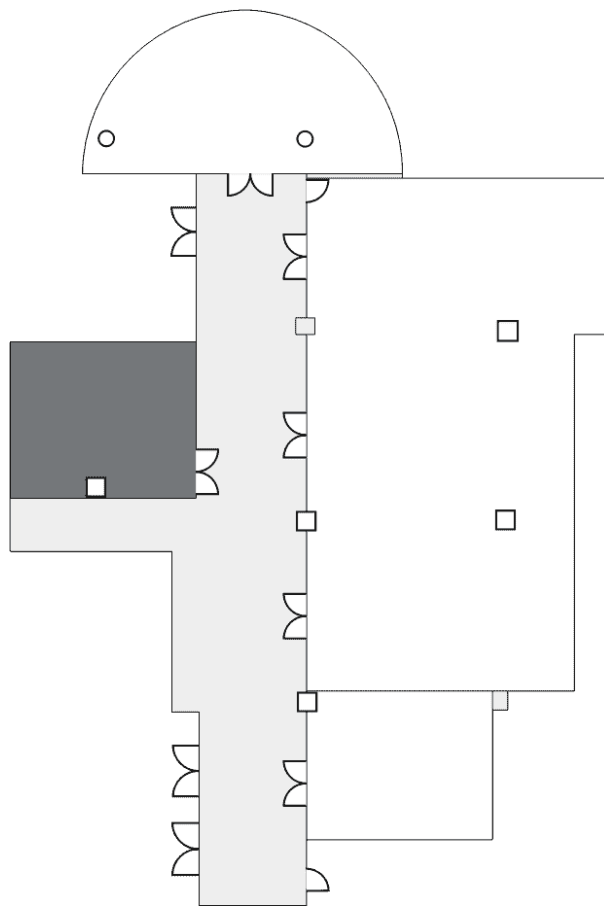

Holiday Inn Singapore Atrium

[Explore Online](#)

Sembawang Room

Level 3
525 Square Feet
30 People

Space Discovered By

test@test.com

 317 Outram Rd, Singapore
169075

Sembawang Room Layouts

Layout: Board Room (Co.)
Capacity: 18

Layout: Classroom
Capacity: 24

Layout: Cocktail Rounds
Capacity: 20

Layout: Crescent Round.
Capacity: 16

Layout: Theater
Capacity: 30

Layout: U-shaped
Capacity: 15