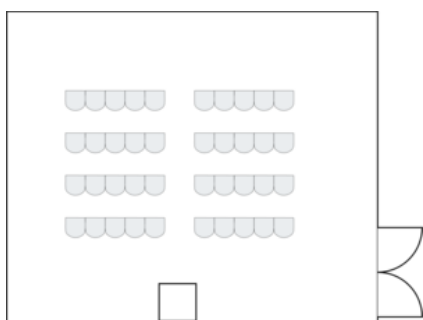

Holiday Inn Singapore Atrium

[Explore Online](#)

Sembawang Room

Level 3
525 Square Feet
30 People

Space Discovered By

test@test.com

 317 Outram Rd, Singapore
169075

Sembawang Room Layouts

Layout: Board Room (Co.)
Capacity: 18

Layout: Classroom
Capacity: 24

Layout: Cocktail Rounds
Capacity: 20

Layout: Crescent Round.
Capacity: 16

Layout: Theater
Capacity: 30

Layout: U-shaped
Capacity: 15