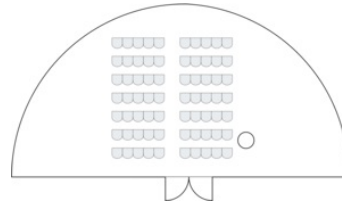

Layout: Banquet Rounds
Capacity: 40

Layout: Board Room (Co.
Capacity: 18

Layout: Classroom
Capacity: 30

Layout: Cocktail Rounds
Capacity: 35

Layout: Crescent Round.
Capacity: 48

Layout: Theater
Capacity: 70

Layout: U-shaped
Capacity: 21