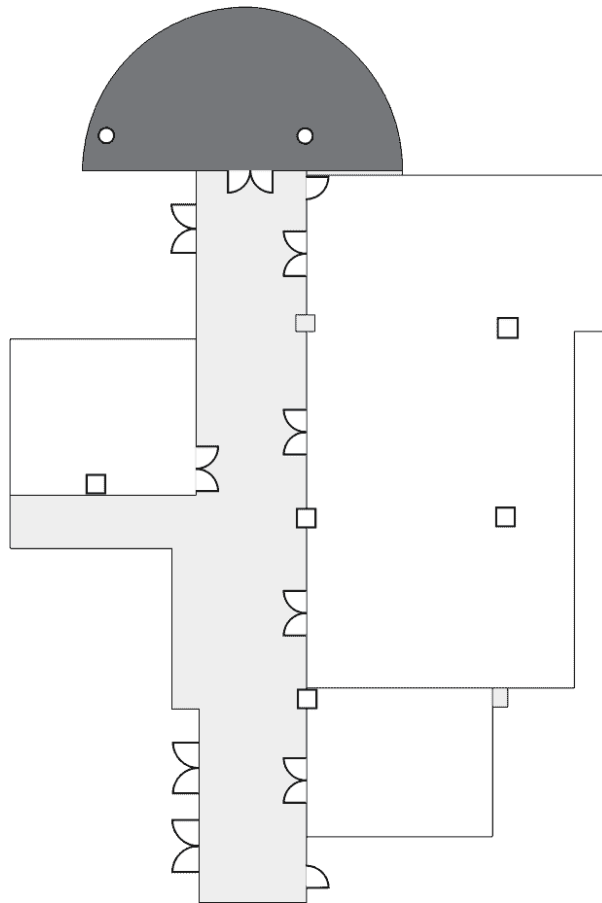

Holiday Inn Singapore Atrium

Sentosa Room

Level 3
740 Square Feet
70 People

Space Discovered By

test@test.com

 317 Outram Rd, Singapore
169075

[Explore Online](#)

Sentosa Room Layouts

Layout: Banquet Rounds
Capacity: 40

Layout: Board Room (Co.
Capacity: 18

Layout: Classroom
Capacity: 30

Layout: Cocktail Rounds
Capacity: 35

Layout: Crescent Round.
Capacity: 48

Layout: Theater
Capacity: 70

Layout: U-shaped
Capacity: 21