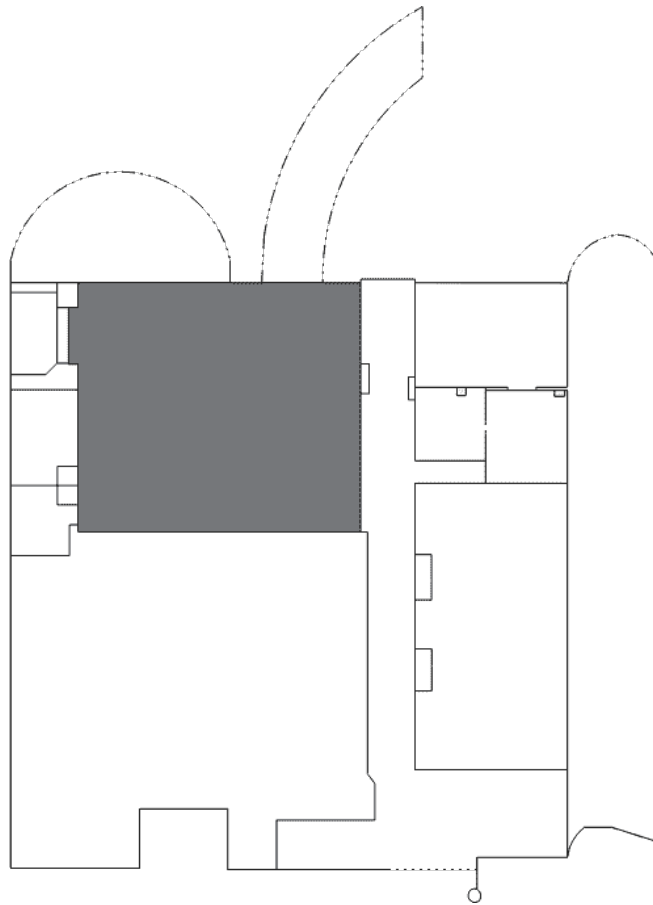

Holiday Inn Singapore Atrium

Atrium Ballroom

Level 4
5,130 Square Feet
400 People

Space Discovered By

test@test.com

 317 Outram Rd, Singapore
169075

[Explore Online](#)

Atrium Ballroom Layouts

Layout: Banquet Rounds
Capacity: 400

Layout: Board Room (Co.)
Capacity: 54

Layout: Classroom
Capacity: 180

Layout: Cocktail Rounds
Capacity: 400

Layout: Crescent Round.
Capacity: 240

Layout: Hollow Square
Capacity: 84

Layout: Theater
Capacity: 400

Layout: U-shaped
Capacity: 66