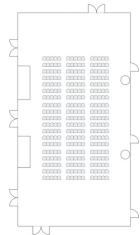

Holiday Inn Singapore Atrium

Changi Room

Level 4
3,155 Square Feet
280 People

Space Discovered By

test@test.com

 317 Outram Rd, Singapore
169075

[Explore Online](#)

Changi Room Layouts

Layout: Banquet Rounds
Capacity: 220

Layout: Board Room (Co.)
Capacity: 60

Layout: Classroom
Capacity: 126

Layout: Cocktail Rounds
Capacity: 220

Layout: Crescent Round.
Capacity: 160

Layout: Hollow Square
Capacity: 63

Layout: Theater
Capacity: 280

Layout: U-shaped
Capacity: 57