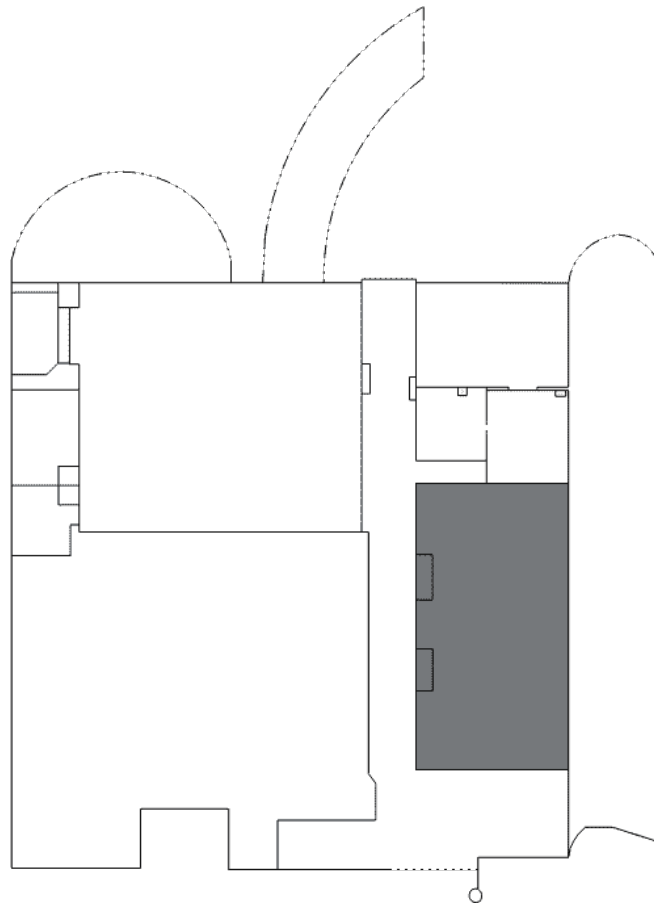

Holiday Inn Singapore Atrium

Changi Room

Level 4
3,155 Square Feet
280 People

Space Discovered By

test@test.com

 317 Outram Rd, Singapore
169075

[Explore Online](#)

Changi Room Layouts

Layout: Banquet Rounds
Capacity: 220

Layout: Board Room (Co.)
Capacity: 60

Layout: Classroom
Capacity: 126

Layout: Cocktail Rounds
Capacity: 220

Layout: Crescent Round.
Capacity: 160

Layout: Hollow Square
Capacity: 63

Layout: Theater
Capacity: 280

Layout: U-shaped
Capacity: 57