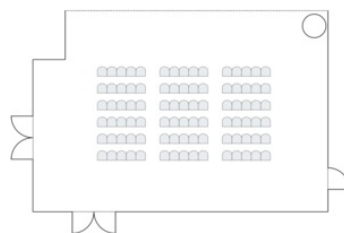

Holiday Inn Singapore Atrium

[Explore Online](#)

Changi Room 1

Level 4
1,115 Square Feet
80 People

Space Discovered By

test@test.com

 317 Outram Rd, Singapore
169075

Changi Room 1 Layouts

Layout: Banquet Rounds
Capacity: 60

Layout: Board Room (Co.)
Capacity: 24

Layout: Classroom
Capacity: 45

Layout: Cocktail Rounds
Capacity: 80

Layout: Crescent Round.
Capacity: 48

Layout: Theater
Capacity: 80

Layout: U-shaped
Capacity: 30