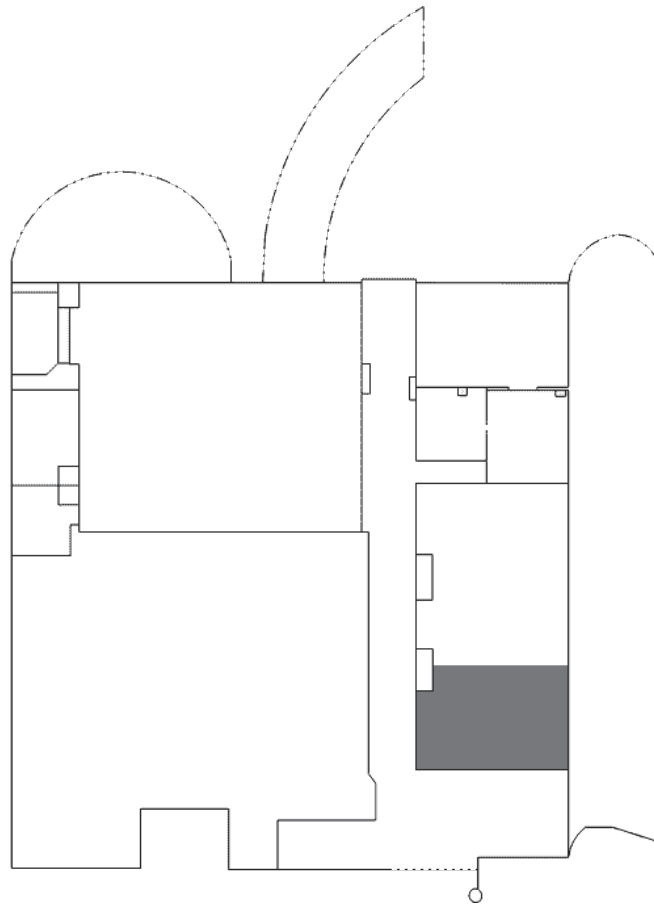

Holiday Inn Singapore Atrium

[Explore Online](#)

Changi Room 1

Level 4
1,115 Square Feet
80 People

Space Discovered By

test@test.com

 317 Outram Rd, Singapore
169075

Changi Room 1 Layouts

Layout: Banquet Rounds
Capacity: 60

Layout: Board Room (Co.)
Capacity: 24

Layout: Classroom
Capacity: 45

Layout: Cocktail Rounds
Capacity: 80

Layout: Crescent Round.
Capacity: 48

Layout: Theater
Capacity: 80

Layout: U-shaped
Capacity: 30