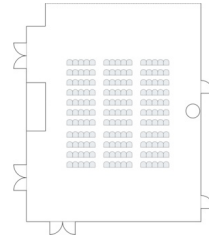

Holiday Inn Singapore Atrium

[Explore Online](#)

Changi Room 1 & 2

Level 4
2,065 Square Feet
160 People

Space Discovered By

test@test.com

 317 Outram Rd, Singapore
169075

Changi Room 1 & 2 Layouts

Layout: Banquet Rounds
Capacity: 70

Layout: Board Room (Co.)
Capacity: 30

Layout: Classroom
Capacity: 72

Layout: Cocktail Rounds
Capacity: 120

Layout: Crescent Round.
Capacity: 64

Layout: Theater
Capacity: 160

Layout: U-shaped
Capacity: 39