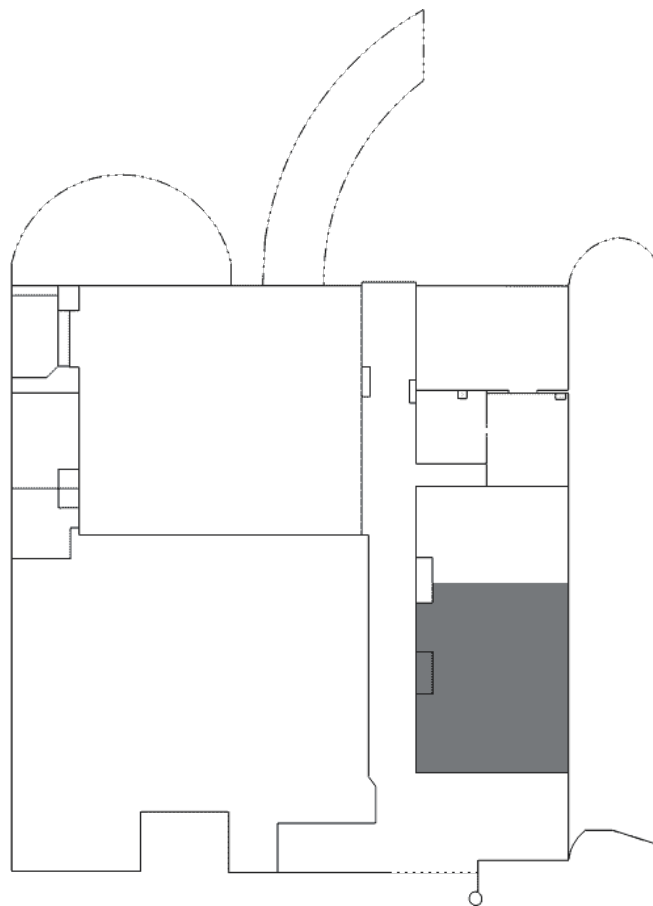

Holiday Inn Singapore Atrium

[Explore Online](#)

Changi Room 1 & 2

Level 4
2,065 Square Feet
160 People

Space Discovered By

test@test.com

 317 Outram Rd, Singapore
169075

Changi Room 1 & 2 Layouts

Layout: Banquet Rounds
Capacity: 70

Layout: Board Room (Co.)
Capacity: 30

Layout: Classroom
Capacity: 72

Layout: Cocktail Rounds
Capacity: 120

Layout: Crescent Round.
Capacity: 64

Layout: Theater
Capacity: 160

Layout: U-shaped
Capacity: 39