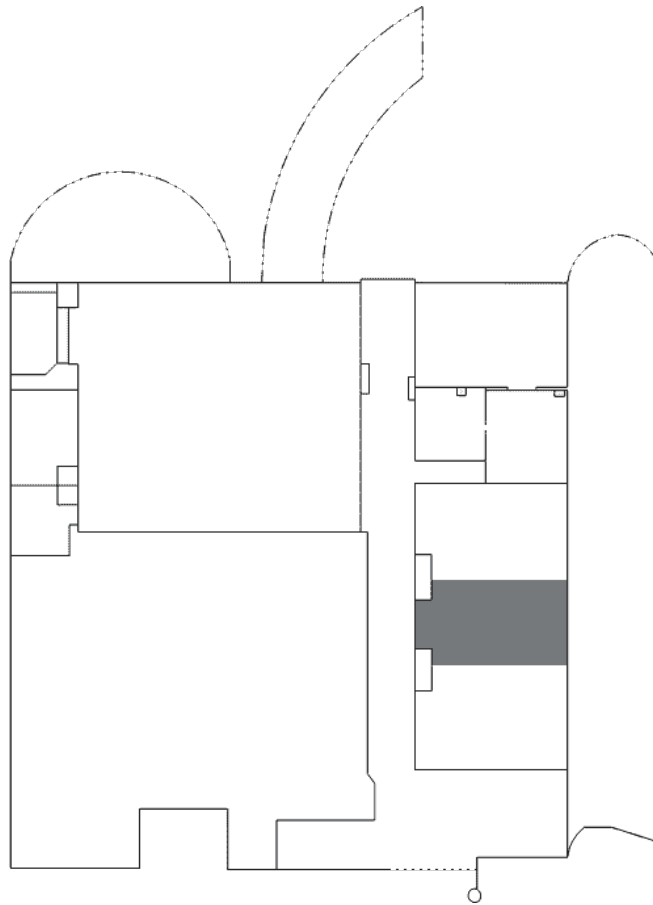

Holiday Inn Singapore Atrium

[Explore Online](#)

Changi Room 2

Level 4
895 Square Feet
70 People

Space Discovered By

test@test.com

 317 Outram Rd, Singapore
169075

Changi Room 2 Layouts

Layout: Banquet Rounds
Capacity: 30

Layout: Board Room (Co.)
Capacity: 24

Layout: Classroom
Capacity: 30

Layout: Cocktail Rounds
Capacity: 60

Layout: Crescent Round.
Capacity: 40

Layout: Theater
Capacity: 70

Layout: U-shaped
Capacity: 24