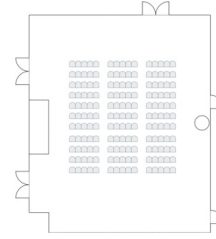

**Holiday Inn Singapore Atrium**

[Explore Online](#)

**Changi Room 2 & 3**

Level 4  
1,985 Square Feet  
160 People

**Space Discovered By**

test@test.com

 317 Outram Rd, Singapore  
169075

## Changi Room 2 & 3 Layouts

**Layout:** Banquet Rounds  
**Capacity:** 70

**Layout:** Board Room (Co.)  
**Capacity:** 30

**Layout:** Classroom  
**Capacity:** 72

**Layout:** Cocktail Rounds  
**Capacity:** 120

**Layout:** Crescent Round.  
**Capacity:** 64

**Layout:** Theater  
**Capacity:** 160

**Layout:** U-shaped  
**Capacity:** 39