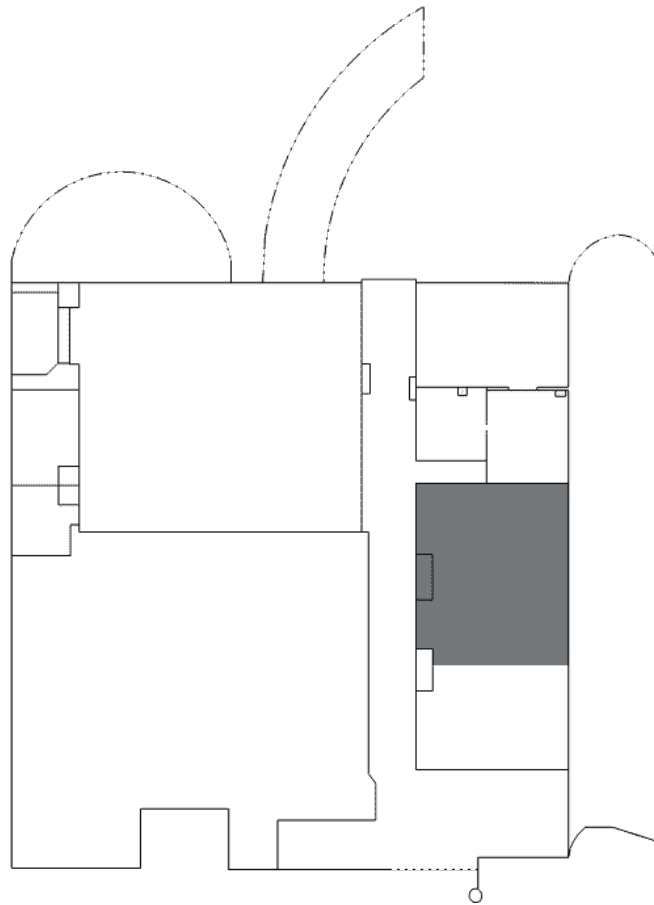

**Holiday Inn Singapore Atrium**

[Explore Online](#)

**Changi Room 2 & 3**

Level 4  
1,985 Square Feet  
160 People

**Space Discovered By**

test@test.com

 317 Outram Rd, Singapore  
169075

## Changi Room 2 & 3 Layouts

**Layout:** Banquet Rounds  
**Capacity:** 70

**Layout:** Board Room (Co.)  
**Capacity:** 30

**Layout:** Classroom  
**Capacity:** 72

**Layout:** Cocktail Rounds  
**Capacity:** 120

**Layout:** Crescent Round.  
**Capacity:** 64

**Layout:** Theater  
**Capacity:** 160

**Layout:** U-shaped  
**Capacity:** 39