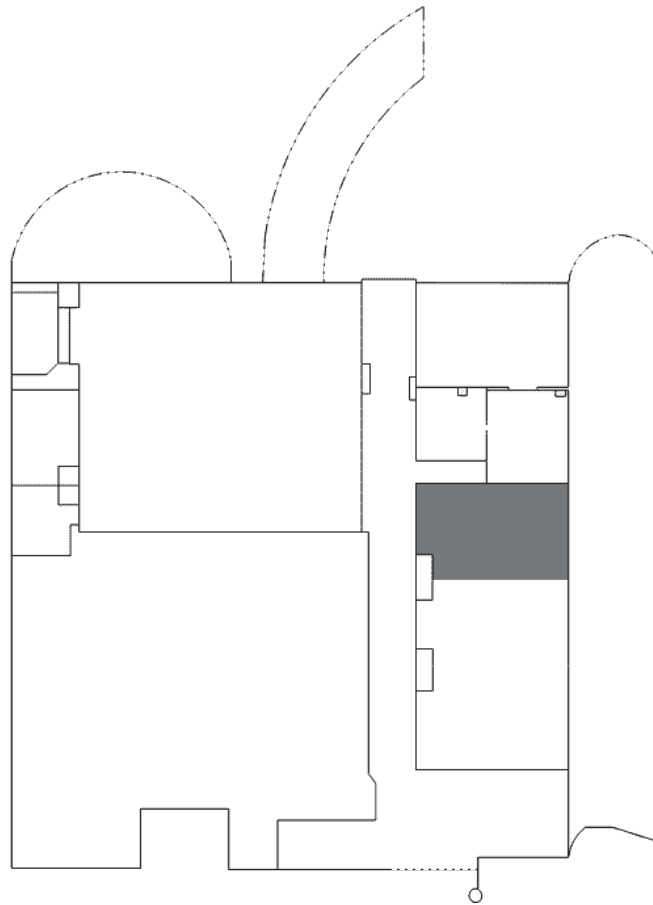

Holiday Inn Singapore Atrium

[Explore Online](#)

Changi Room 3

Level 4
1,035 Square Feet
80 People

Space Discovered By

test@test.com

 317 Outram Rd, Singapore
169075

Changi Room 3 Layouts

Layout: Banquet Rounds
Capacity: 40

Layout: Board Room (Co.)
Capacity: 24

Layout: Classroom
Capacity: 45

Layout: Cocktail Rounds
Capacity: 80

Layout: Crescent Round.
Capacity: 48

Layout: Theater
Capacity: 80

Layout: U-shaped
Capacity: 30