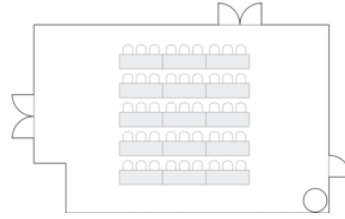

Holiday Inn Singapore Atrium

[Explore Online](#)

Changi Room 3

Level 4
1,035 Square Feet
80 People

Space Discovered By

test@test.com

 317 Outram Rd, Singapore
169075

Changi Room 3 Layouts

Layout: Banquet Rounds
Capacity: 40

Layout: Board Room (Co.)
Capacity: 24

Layout: Classroom
Capacity: 45

Layout: Cocktail Rounds
Capacity: 80

Layout: Crescent Round.
Capacity: 48

Layout: Theater
Capacity: 80

Layout: U-shaped
Capacity: 30