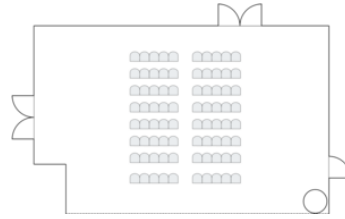

Holiday Inn Singapore Atrium

[Explore Online](#)

Changi Room 3

Level 4
1,035 Square Feet
80 People

Space Discovered By

test@test.com

 317 Outram Rd, Singapore
169075

Changi Room 3 Layouts

Layout: Banquet Rounds
Capacity: 40

Layout: Board Room (Co.)
Capacity: 24

Layout: Classroom
Capacity: 45

Layout: Cocktail Rounds
Capacity: 80

Layout: Crescent Round.
Capacity: 48

Layout: Theater
Capacity: 80

Layout: U-shaped
Capacity: 30