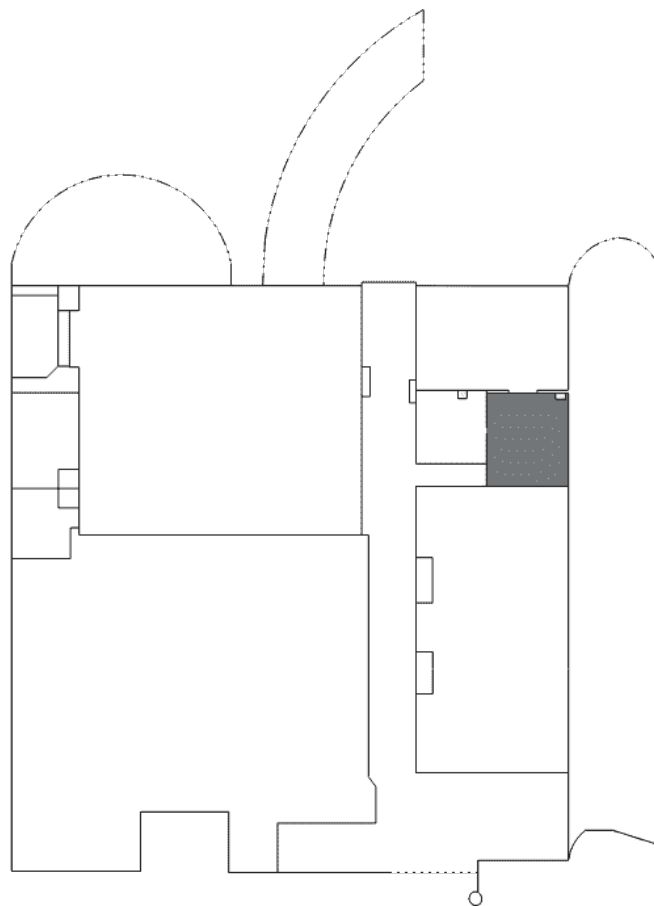

Holiday Inn Singapore Atrium

[Explore Online](#)

Foyer Room

Level 4
545 Square Feet
30 People

Space Discovered By

test@test.com

 317 Outram Rd, Singapore
169075

Foyer Room Layouts

Layout: Board Room (Co.)
Capacity: 18

Layout: Classroom
Capacity: 18

Layout: Cocktail Rounds
Capacity: 30

Layout: Crescent Round.
Capacity: 16

Layout: Theater
Capacity: 30

Layout: U-shaped
Capacity: 12