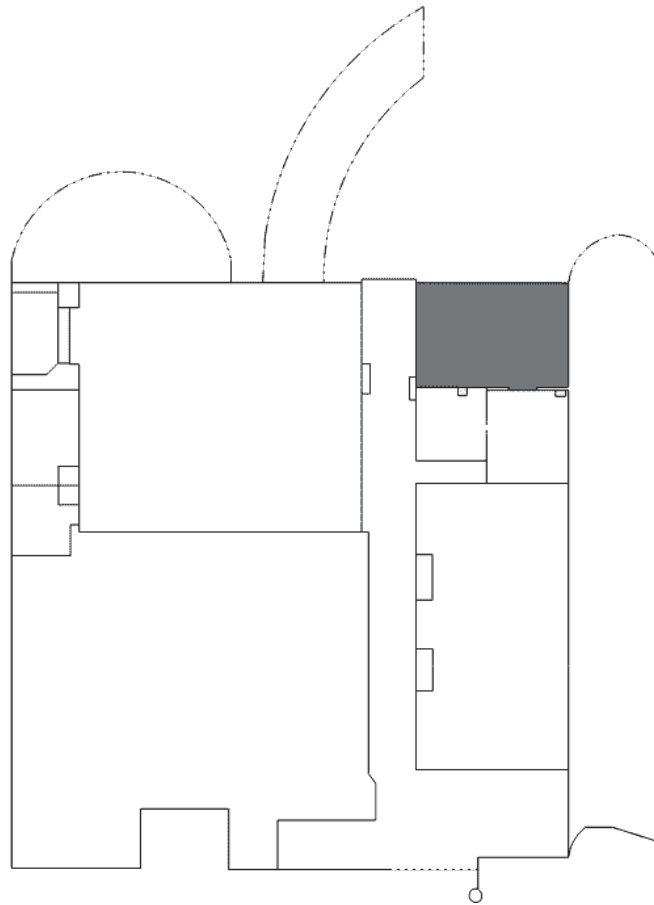

Holiday Inn Singapore Atrium

Kallang Room

Level 4
1,155 Square Feet
90 People

Space Discovered By

test@test.com

 317 Outram Rd, Singapore
169075

[Explore Online](#)

Kallang Room Layouts

Layout: Banquet Rounds
Capacity: 60

Layout: Board Room (Co.)
Capacity: 24

Layout: Classroom
Capacity: 45

Layout: Cocktail Rounds
Capacity: 80

Layout: Crescent Round.
Capacity: 48

Layout: Theater
Capacity: 90

Layout: U-shaped
Capacity: 30