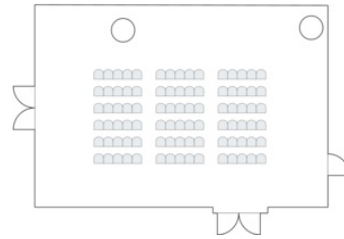

Holiday Inn Singapore Atrium

Kallang Room

Level 4
1,155 Square Feet
90 People

Space Discovered By

test@test.com

 317 Outram Rd, Singapore
169075

[Explore Online](#)

Kallang Room Layouts

Layout: Banquet Rounds
Capacity: 60

Layout: Board Room (Co.)
Capacity: 24

Layout: Classroom
Capacity: 45

Layout: Cocktail Rounds
Capacity: 80

Layout: Crescent Round.
Capacity: 48

Layout: Theater
Capacity: 90

Layout: U-shaped
Capacity: 30